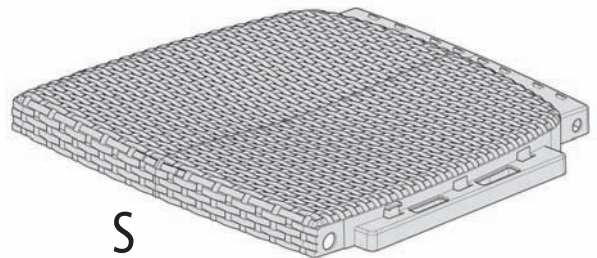

DINING CHAIR

"DINING CHAIR" V10.0 / 568222 / 442084

ALLIBERT 

Ericssonstraat 17 | 5121 MK Rijen | The Netherlands | WWW.ALLIBERT-OUTDOOR.COM

NEN 581

B

BC

F

RS

LS

S

A

C

B

D

X (6x)
+ Extra