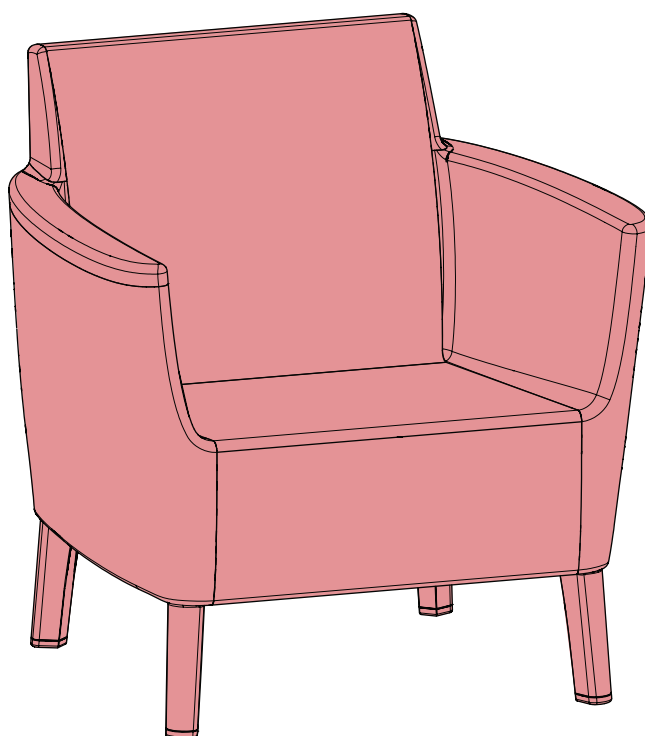

BC2	2x	3x
S2	2x	3x
MLB	1x	2x
MLs	1x	2x
M	25x	34x
Z	1x	1x

SALEMO

CHAIR

SALEMO CHAIR V02 / 585368 / 442273

Curver Hungary | Zsong Völgy 2 | H-4211 Ebes | Hungary | WWW.KETERGROUP.COM