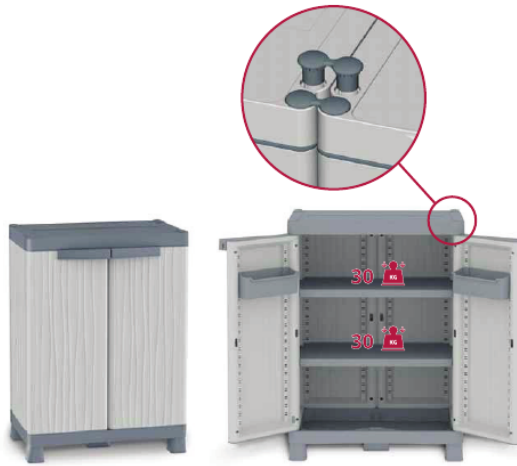

Terry

WaveBase700

ITEM CODE: 1002569
EAN: 8005646025693
ITEM dim (mm): 70x43,8x97,6 cm
PACK dim (mm): 80x40,5x45 cm
PALLET dim (mm): 80x120x230 cm